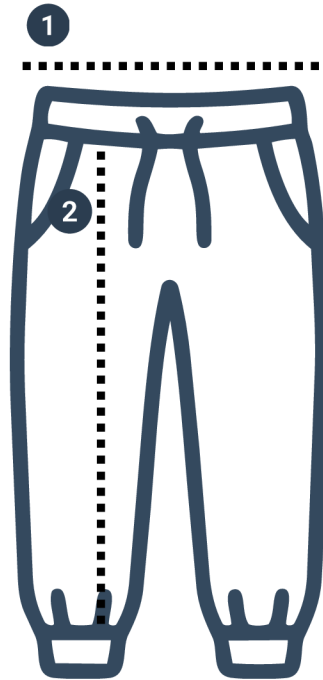

300g Three Layer Sweatpants

SIZE CHART

CM	XS	S	M	L	XL	2XL	3XL	4XL	5XL
CHEST		37	40	43	46	49			
LENGTH		97	100	103	106	109			

Relaxed Fit

Measure Guide

- 1** **Waist** - Measure around the fullest part of the chest
- 2** **Length** - Measure from the highest point of the shoulder to the bottom edge.

Disclaimer

Please note that all garment measurements are approximate and may vary by ± 1 cm to ± 2 cm due to normal manufacturing tolerances. For the best fit, we recommend measuring a similar garment you already own and comparing it with the size chart before placing your order.